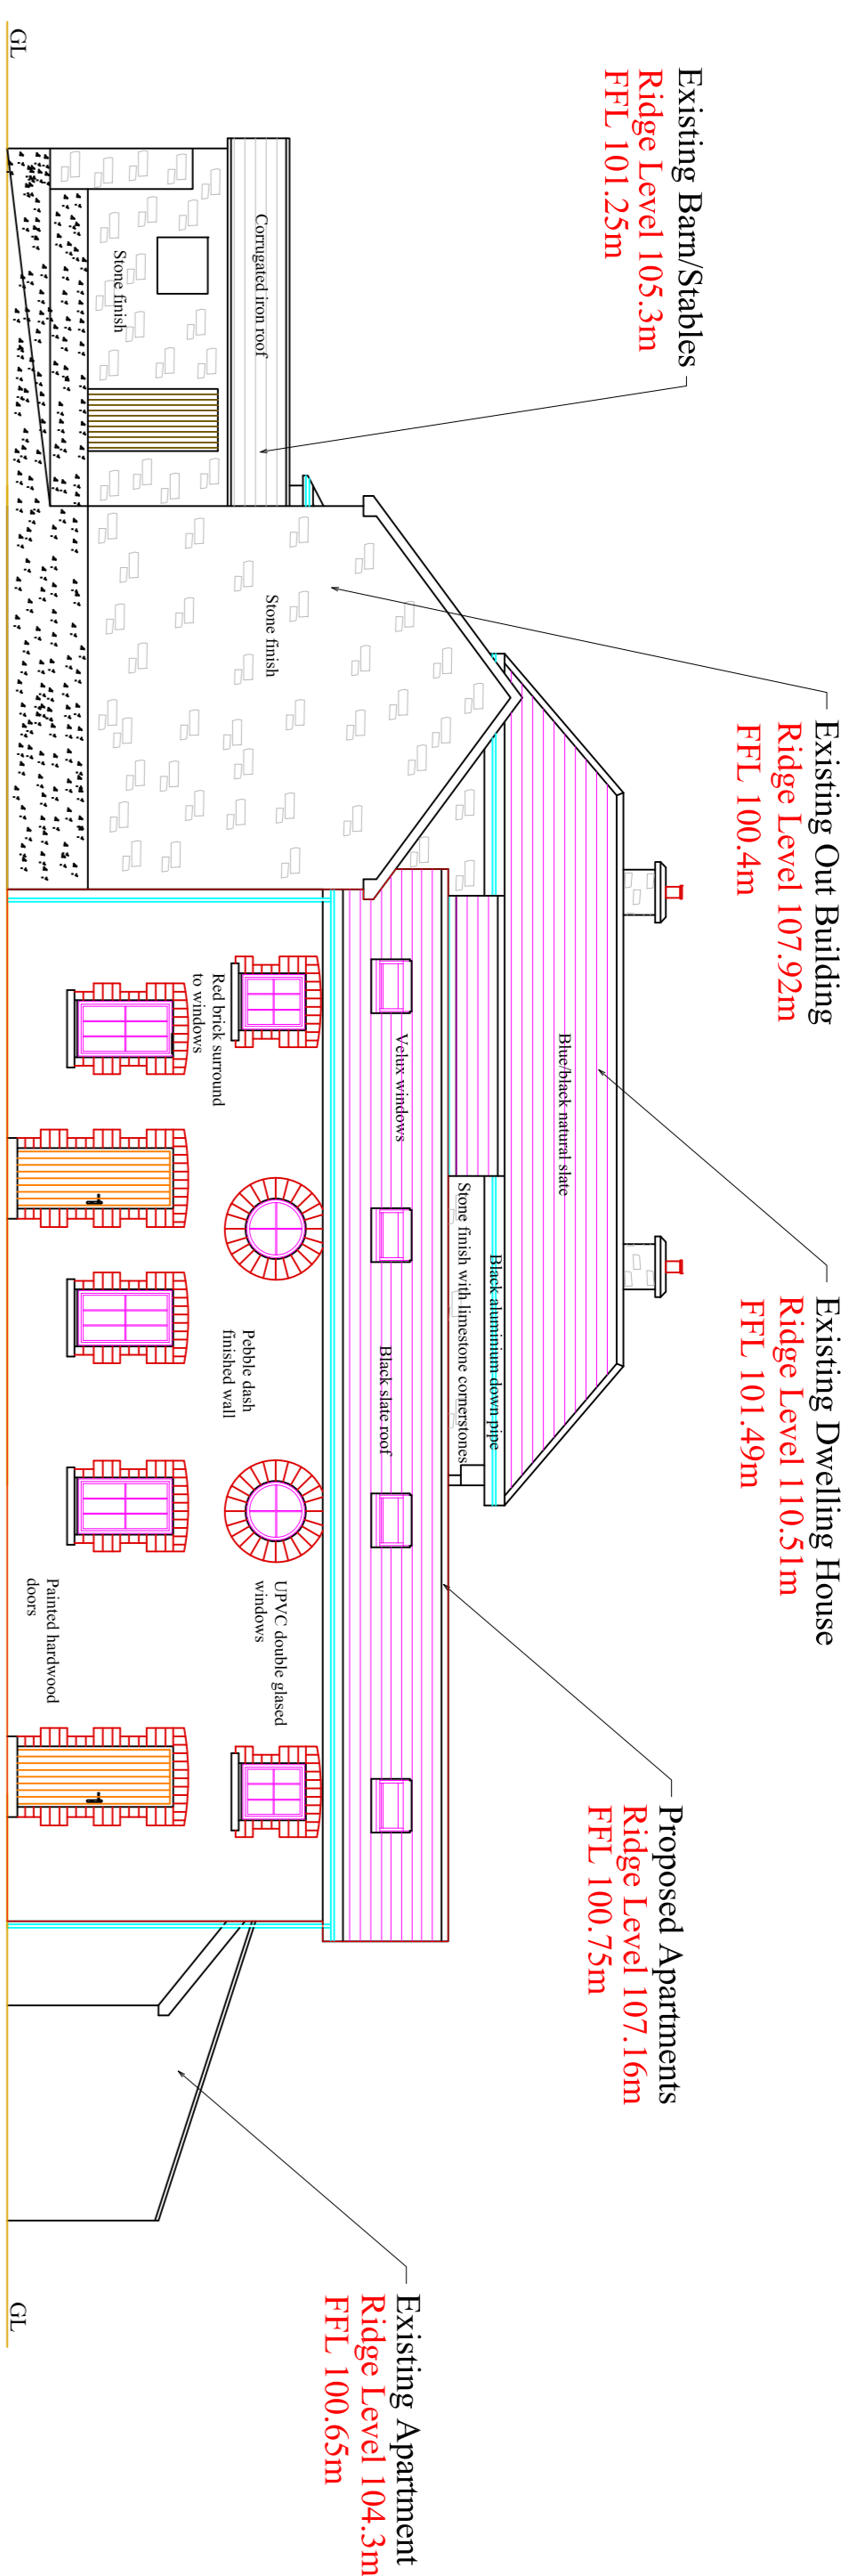

Drawing to be read in conjunction with site - layout  
 Area outlined in red to be retained

Elevation C

Elevation D

Elevation A

Elevation B

**F Davitt Planning and Design Engineers**  
 Main St  
 Drumkeeran  
 Co. Leitrim

Drawn by: Patrick Mc Gowan  
 Checked by: Francis Davitt  
 Date: July 2010  
 Scale: Dwg. No. Rev.  
 As Shown 498-01  
 Title: Elevations @ The Old Rectory, Clabe, Fennagh, Ballinamore, Co. Leitrim  
 Client: Patrick Curran