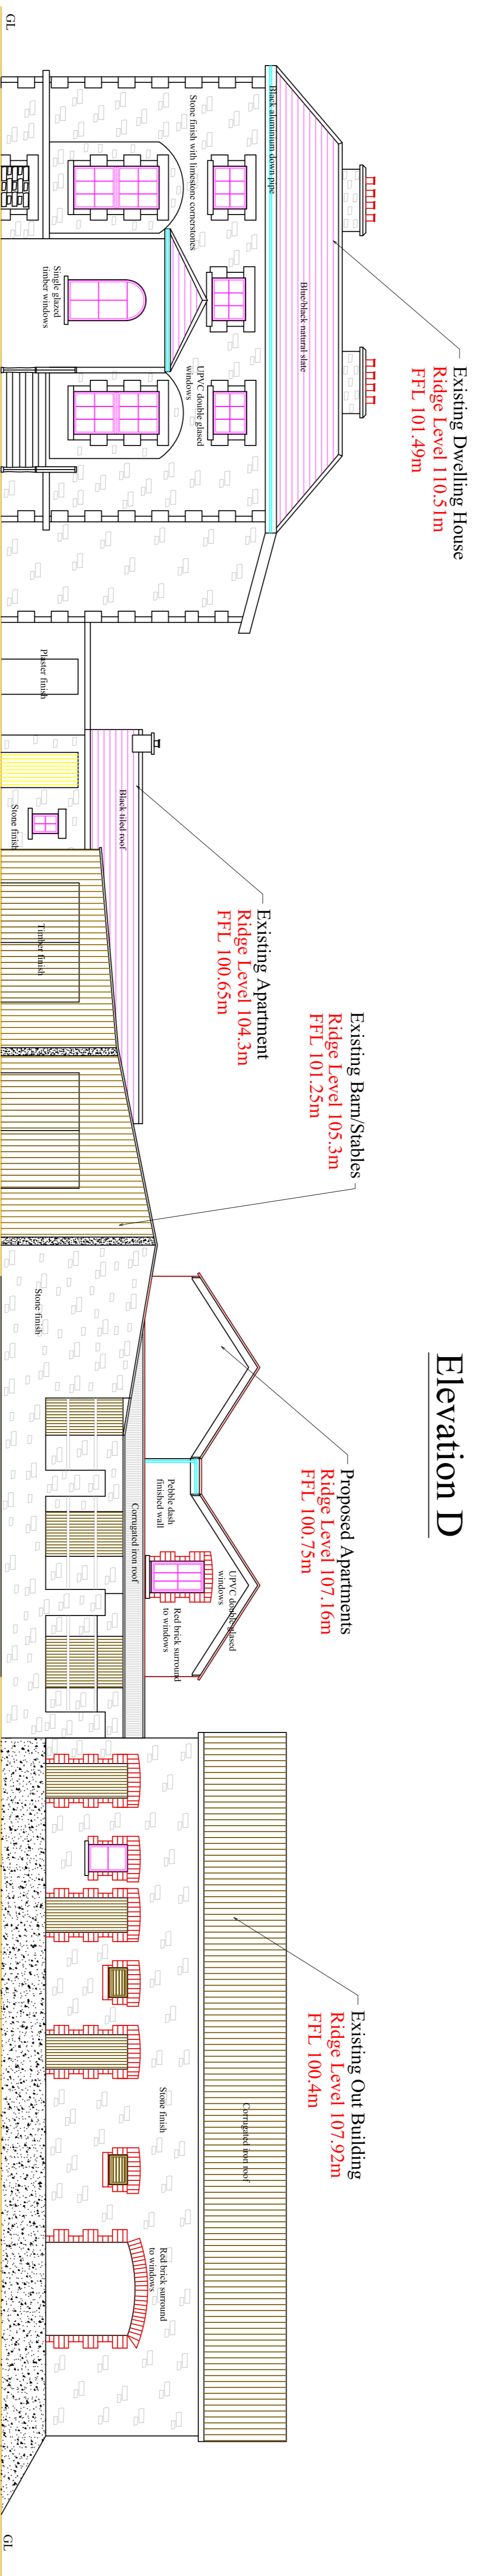

Drawing to be read in conjunction with site - layout  
 Area outlined in red to be retained

Elevation C

Elevation D

Elevation A

Elevation B

**F Davitt Planning and Design Engineers**  
 Main St  
 Drumkeeran  
 Co. Leitrim

Drawn by: Patrick Mc Gowan  
 Checked by: Francis Davitt  
 Date: July 2010  
 Scale: Dwg. No. Rev.  
 As Shown 498-01  
 Title: Elevations @ The Old Rectory, Clabe, Fennagh, Ballinamore, Co. Leitrim  
 Client: Patrick Curran