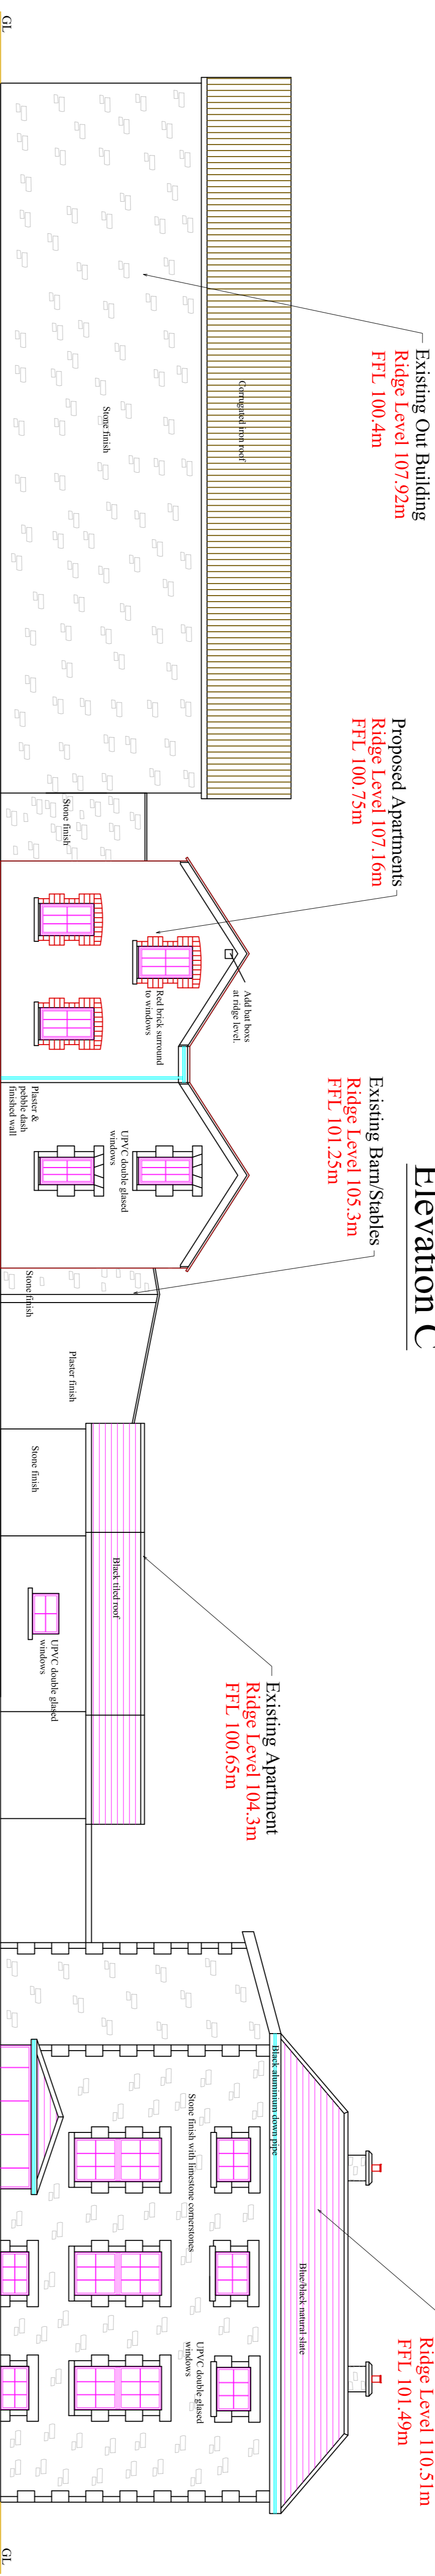

Drawing to be read in conjunction with site - layout  
 Area outlined in red to be retained

Elevation C

Elevation D

Elevation A

Elevation B

**F Davitt Planning and Design Engineers**  
 Main St  
 Drumkeeran  
 Co. Leitrim

Drawn by: Patrick Mc Gowan  
 Checked by: Francis Davitt  
 Date: July 2010  
 Scale: Dwg. No. Rev.  
 As Shown 498-01  
 Title: Elevations @ The Old Rectory, Clabe, Fennagh, Ballinamore, Co. Leitrim  
 Client: Patrick Curran