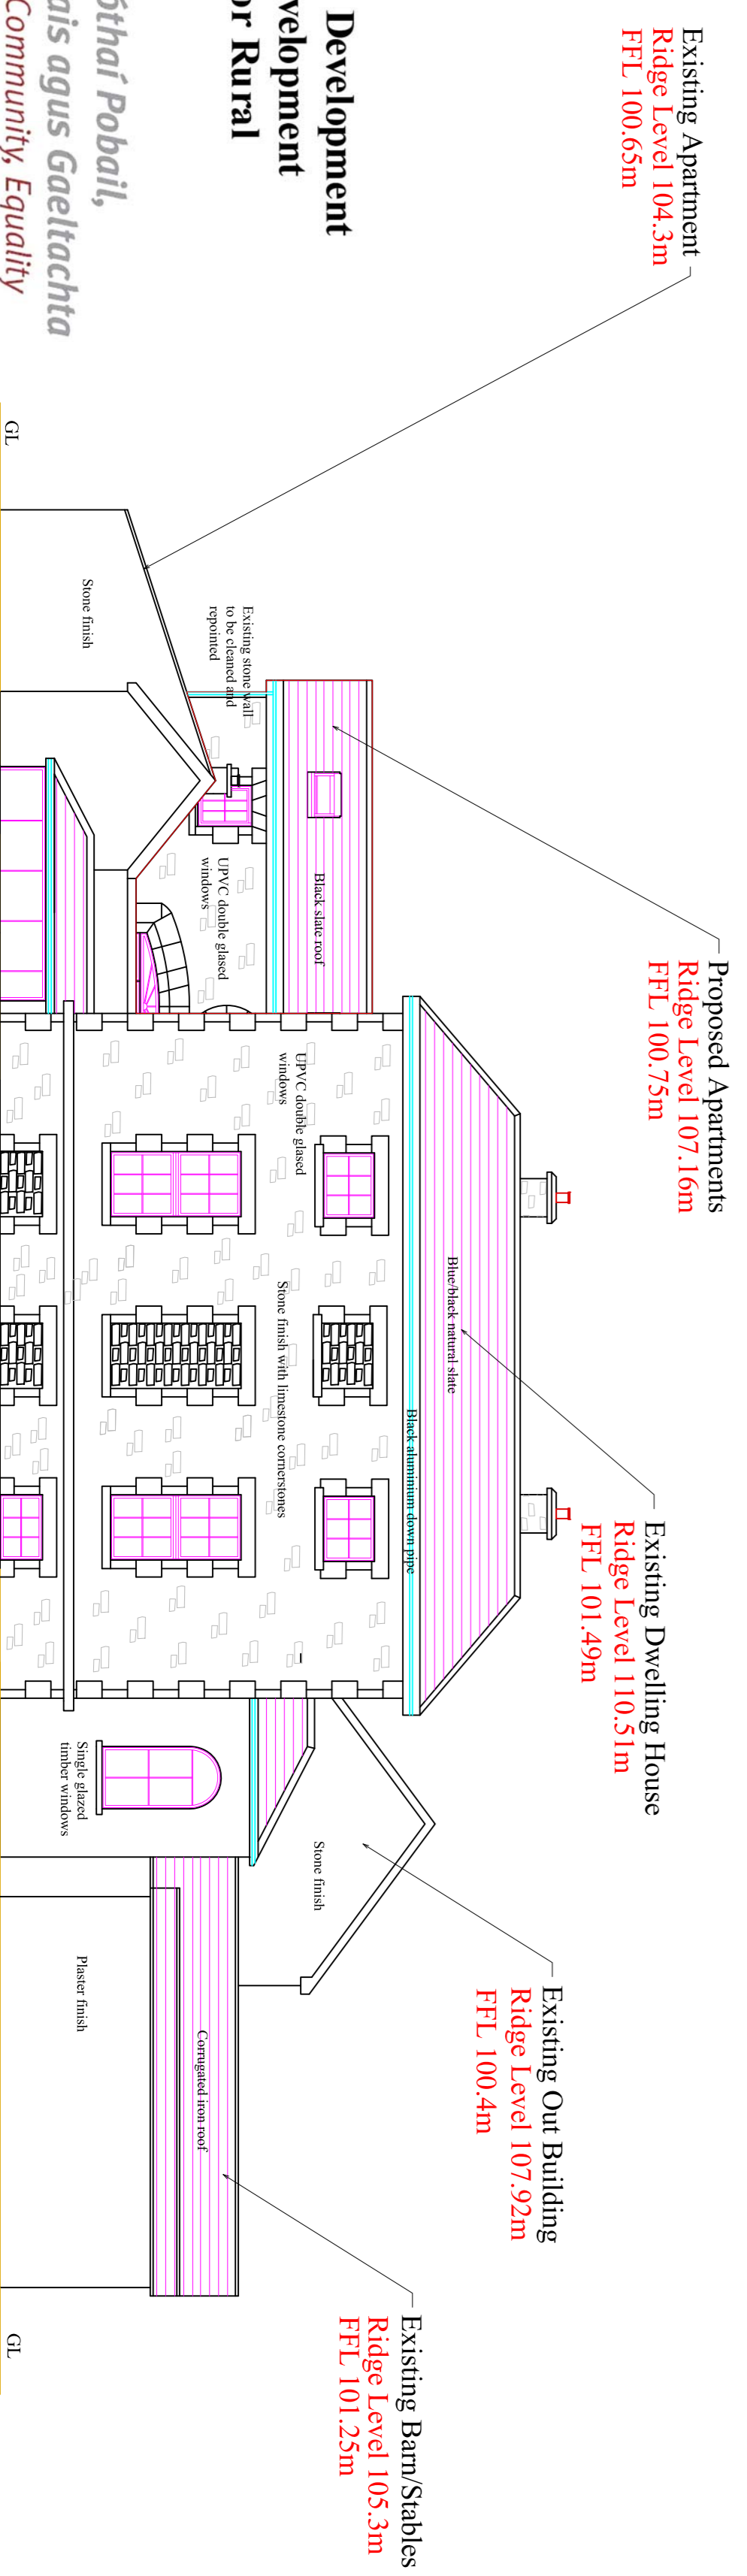

Drawing to be read in conjunction with site - layout  
 Area outlined in red to be retained

Elevation C

Elevation D

Elevation A

Elevation B

**F Davitt Planning and Design Engineers**  
 Main St  
 Drumkeeran  
 Co. Leitrim

Drawn by: Patrick Mc Gowan  
 Checked by: Francis Davitt  
 Date: July 2010  
 Scale: Dwg. No. Rev.  
 As Shown 498-01  
 Title: Elevations @ The Old Rectory, Clabe, Fennagh, Ballinamore, Co. Leitrim  
 Client: Patrick Curran