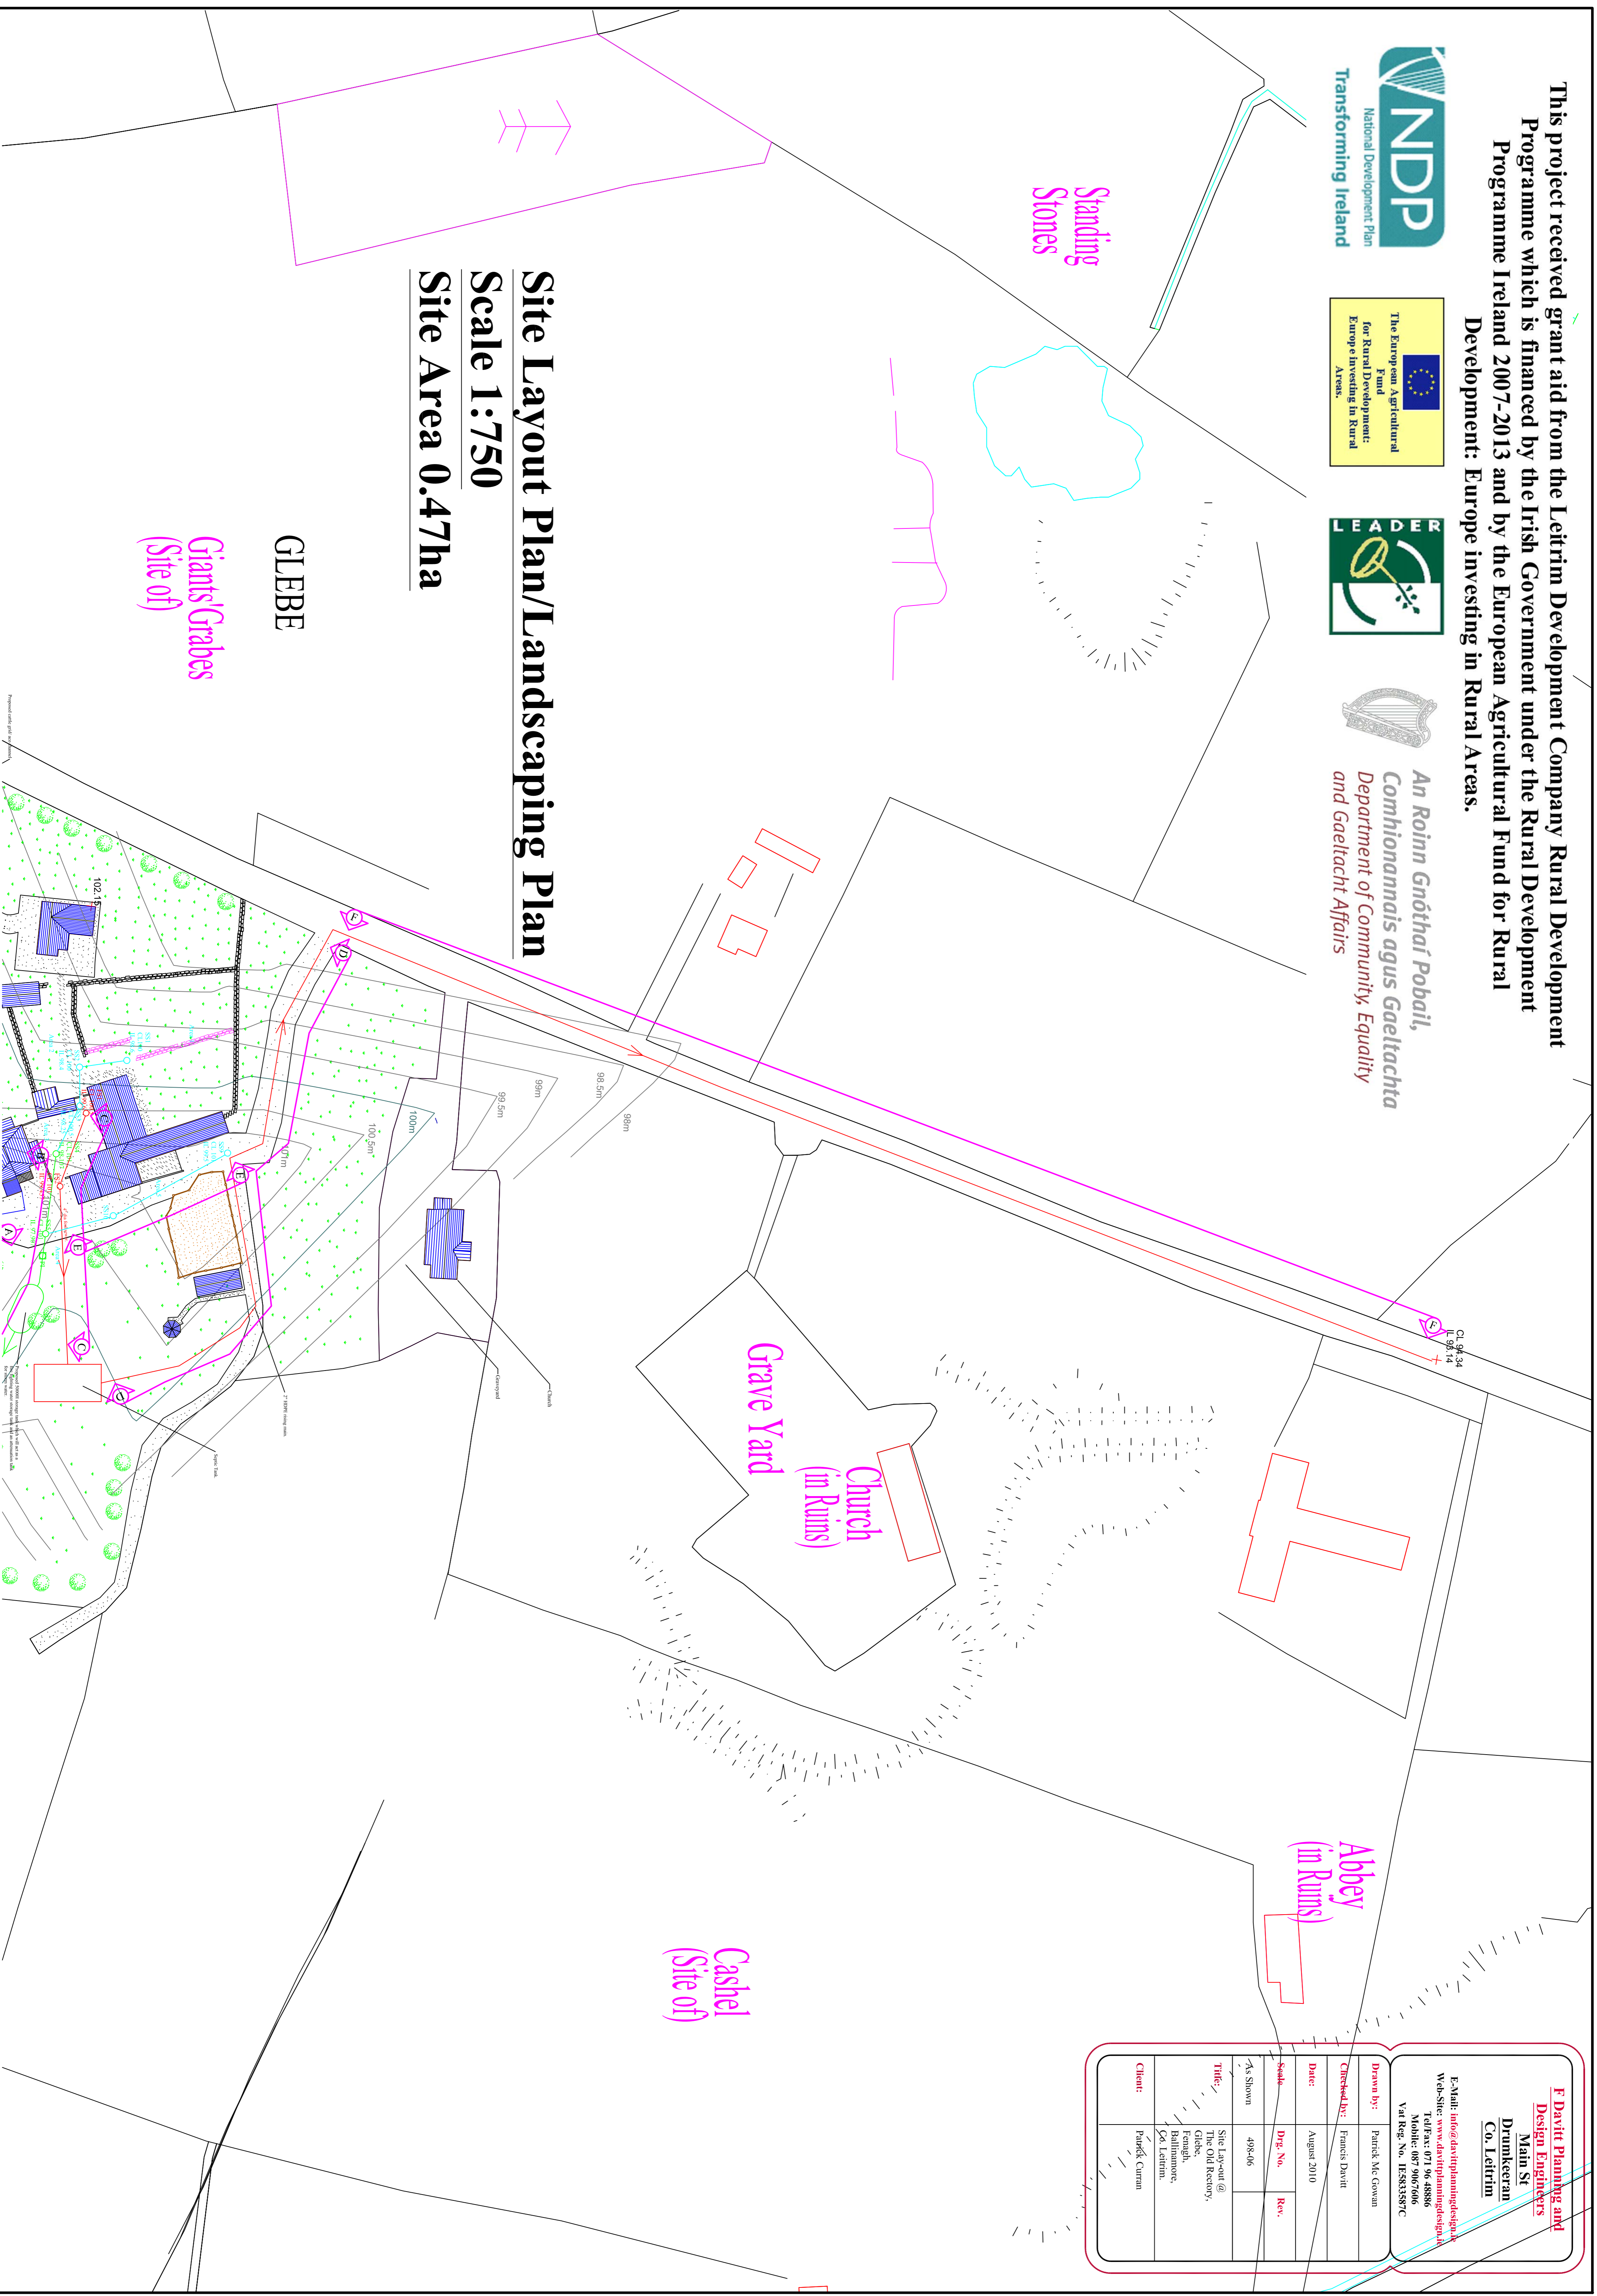

This project received grant aid from the Leitrim Development Company Rural Development Programme which is financed by the Irish Government under the Rural Development Programme Ireland 2007-2013 and by the European Agricultural Fund for Rural Development: Europe investing in Rural Areas.

An Roinn Gnóthaí Pobail,
Comhionannais agus Gaeltachta
Department of Community, Equality
and Gaeltacht Affairs

Site Layout Plan/Landscaping Plan
Scale 1:750
Site Area 0.47ha

F Davitt Planning and Design Engineers Main St Drumkeeran Co. Leitrim	
E-Mail: info@davittplanningdesign.ie Web-Site: www.davittplanningdesign.ie Tel/Fax: 071 96 48866 Mobile: 087 9067606 Vat Reg. No. IE533587C	
Drawn by:	Patrick Mc Cowan
Checked by:	Francis Davitt
Date:	August 2010
Scale:	Dwg. No. 498-06 Rev.
As Shown	
Title:	Site Layout @ The Old Rectory, Glebe, Fengagh, Ballinamore, Co. Leitrim.
Client:	Patrick Curran